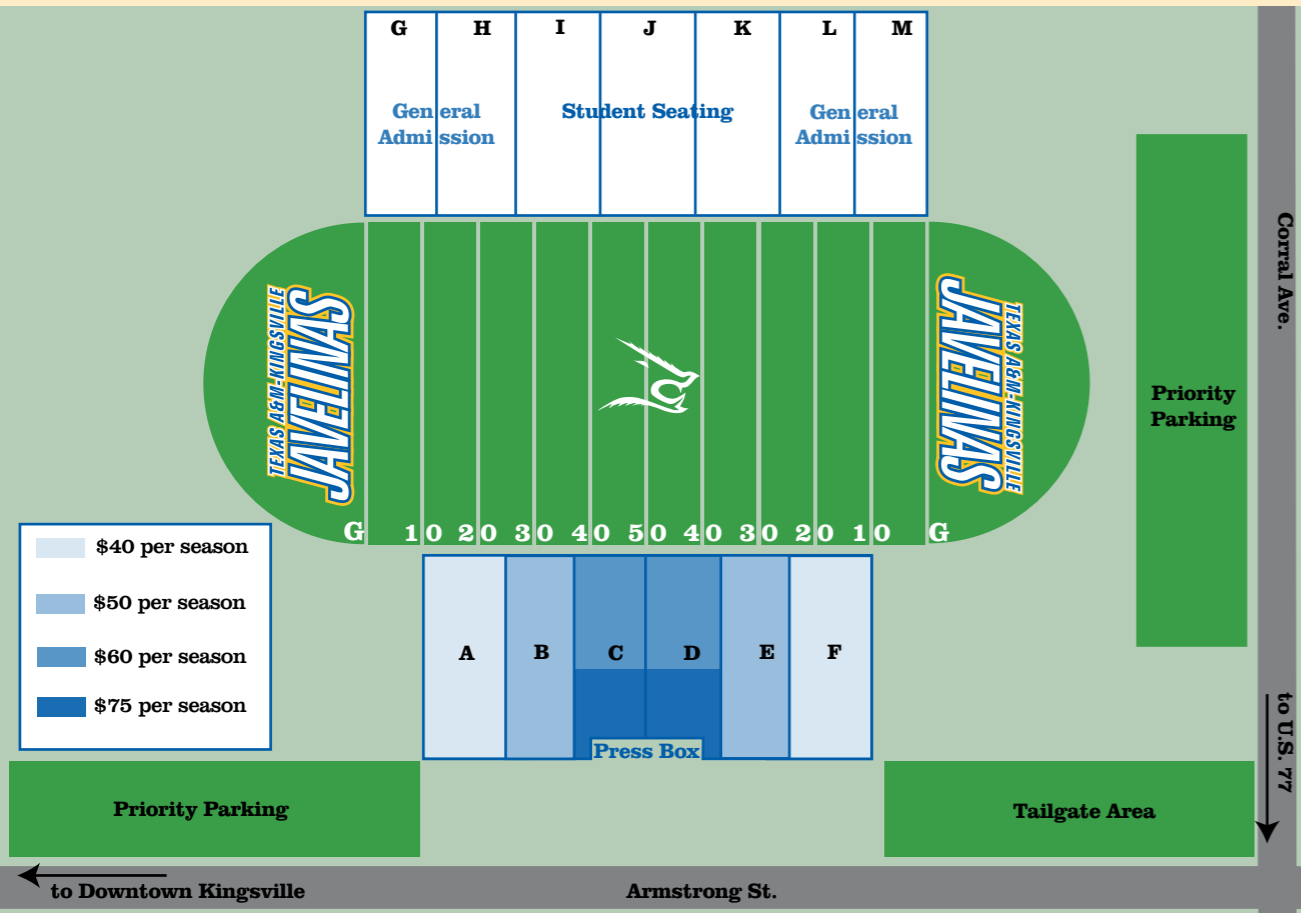

What's new for 2008

There are some new and exciting opportunities for Javelina football fans in 2008.

Chairback Seating

New chairback seating will be available in all of sections C and D.

These new blue Javelina chairback seats will offer season ticket holders more comfort than ever before at Javelina Stadium.

To purchase season tickets in sections C and D, you **must** be a Javelina Club **Victory level donor** (minimum $300 annual fund contribution) or higher. This includes the box seat area of sections C and D also.

Priority Season Ticket Parking

Season ticket holders now have the opportunity to purchase advanced reserved parking for the entire 2008 season for just $15. That's a savings of $10 over game day parking charges. If you are a

member of the Javelina Club at the Victory level or above, your parking is **free!**

Javelina Gold Access Pass

The **Javelina Gold Access Pass** is good for admission to all yearly regular-season home contests in the sports of men's & women's basketball, volleyball, baseball, softball and men's & women's track and field.

On average, that covers 100 home events per year and the cost for football season ticket holders is just **50 cents per game!**

The Javelina Gold Access Pass is just $50 for football season ticket holders and $100 for non-football season ticket holders.

That's not only the best bargain in college athletics, but it's a 50% savings for football season ticket holders over the cost of the pass for non-football season ticket holders.

Game Day

The smell of smoked brisket, the sound of the Pride of South Texas Marching Band playing *Jalisco*, the roar from Javelina Stadium after a touchdown...

These are some of the finer traditions in South Texas and they all involve a Texas A&M-Kingsville Javelina home football game.

Five times a year we gather to enjoy the sights and sounds of the only college football program in all of South Texas.

Tailgating before Javelina home games is a tradition, and how many college tailgates offer free food and beverages?