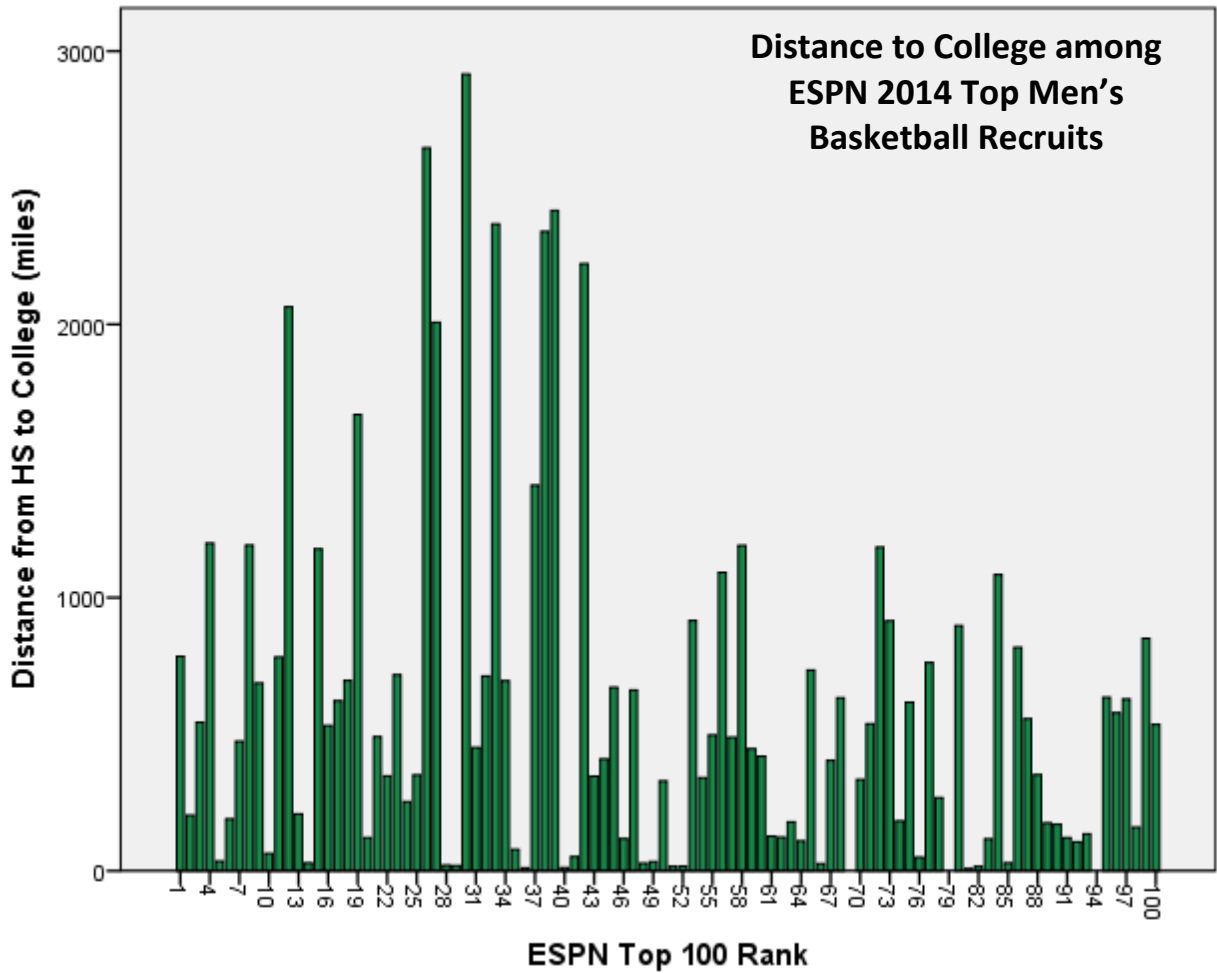

Men's Basketball

2014 Recruiting Rankings – ESPN 100 (5/2/2014)

	Top 25	26-50	51-75*	76-100**
Average distance to college (mi.)	617	919	481	394
# going to college within 100 mi. of home	3	8	3	4
# going to college 1,000 mi.+ from home	5	8	3	1

Notes:

* Data for Jonah Bolden (#69) excluded from analysis (he is relocating from New South Wales, Australia to UCLA).

** Data for Jared Terrell (#79) and Elijah Stewart (#94) excluded from analysis (had not committed to a school by May 2).