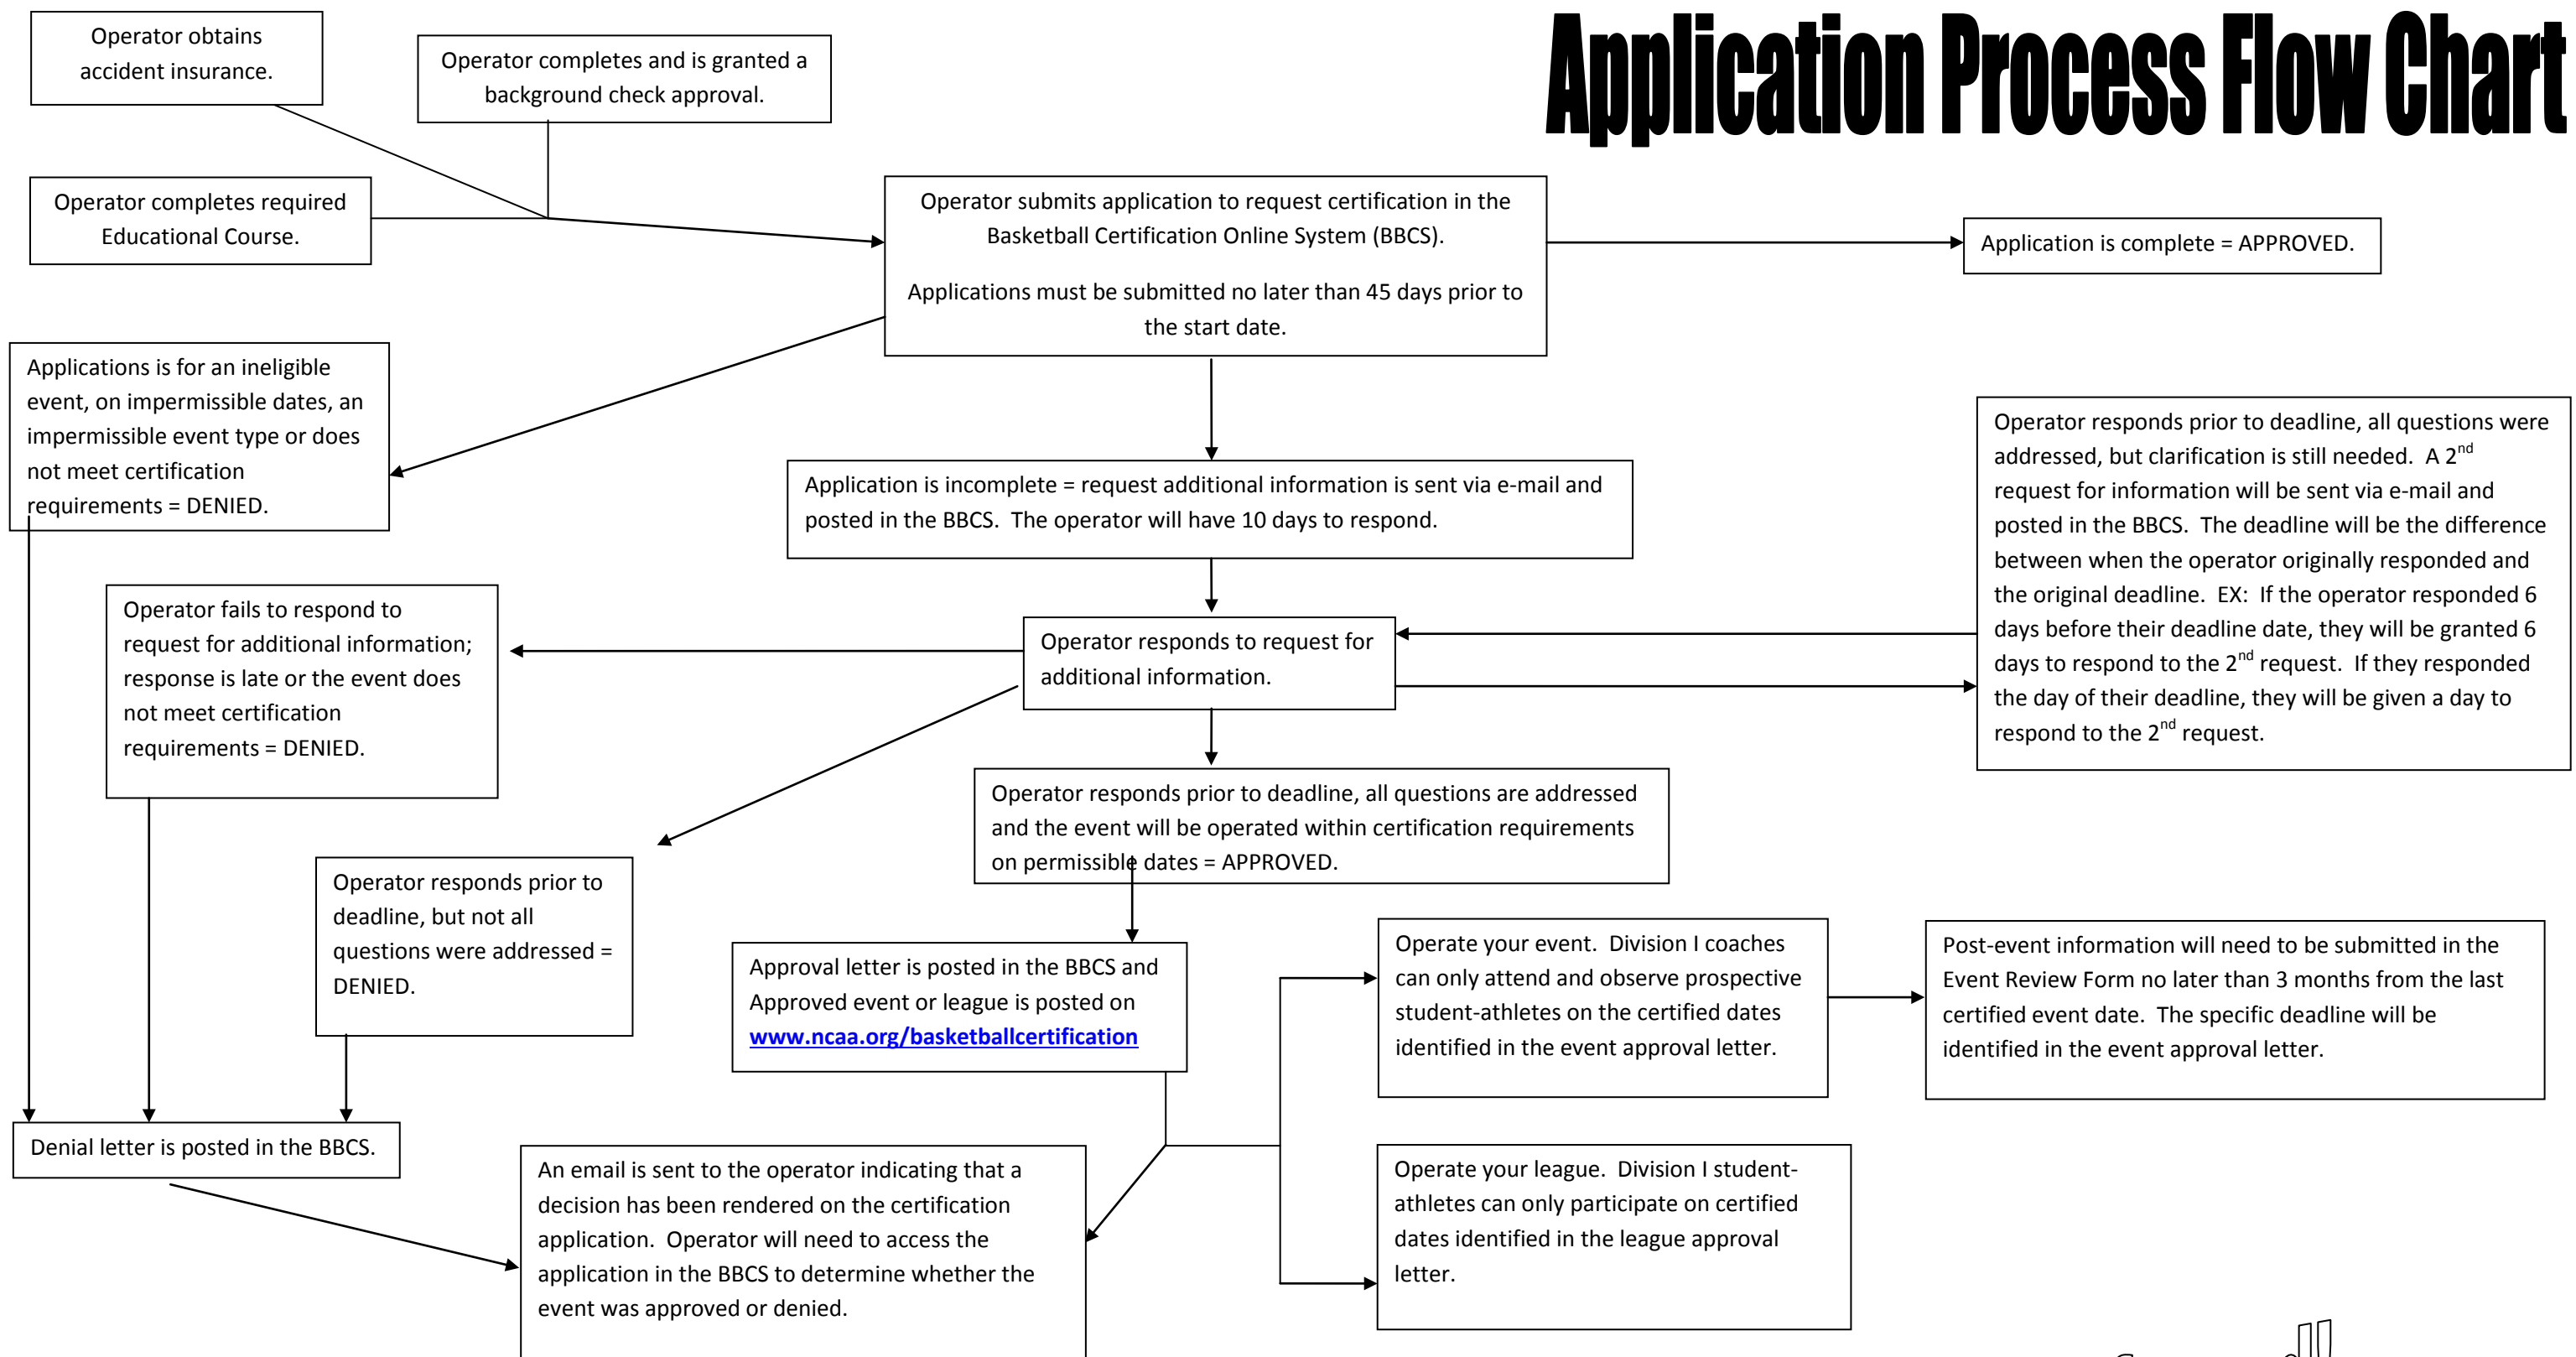

# Application Process Flow Chart

The NCAA will start processing applications:

Spring – February 1

Summer – March/April

Fall – mid August

All deadlines strictly enforced!

More information available at

[www.ncaa.org/basketballcertification](http://www.ncaa.org/basketballcertification)