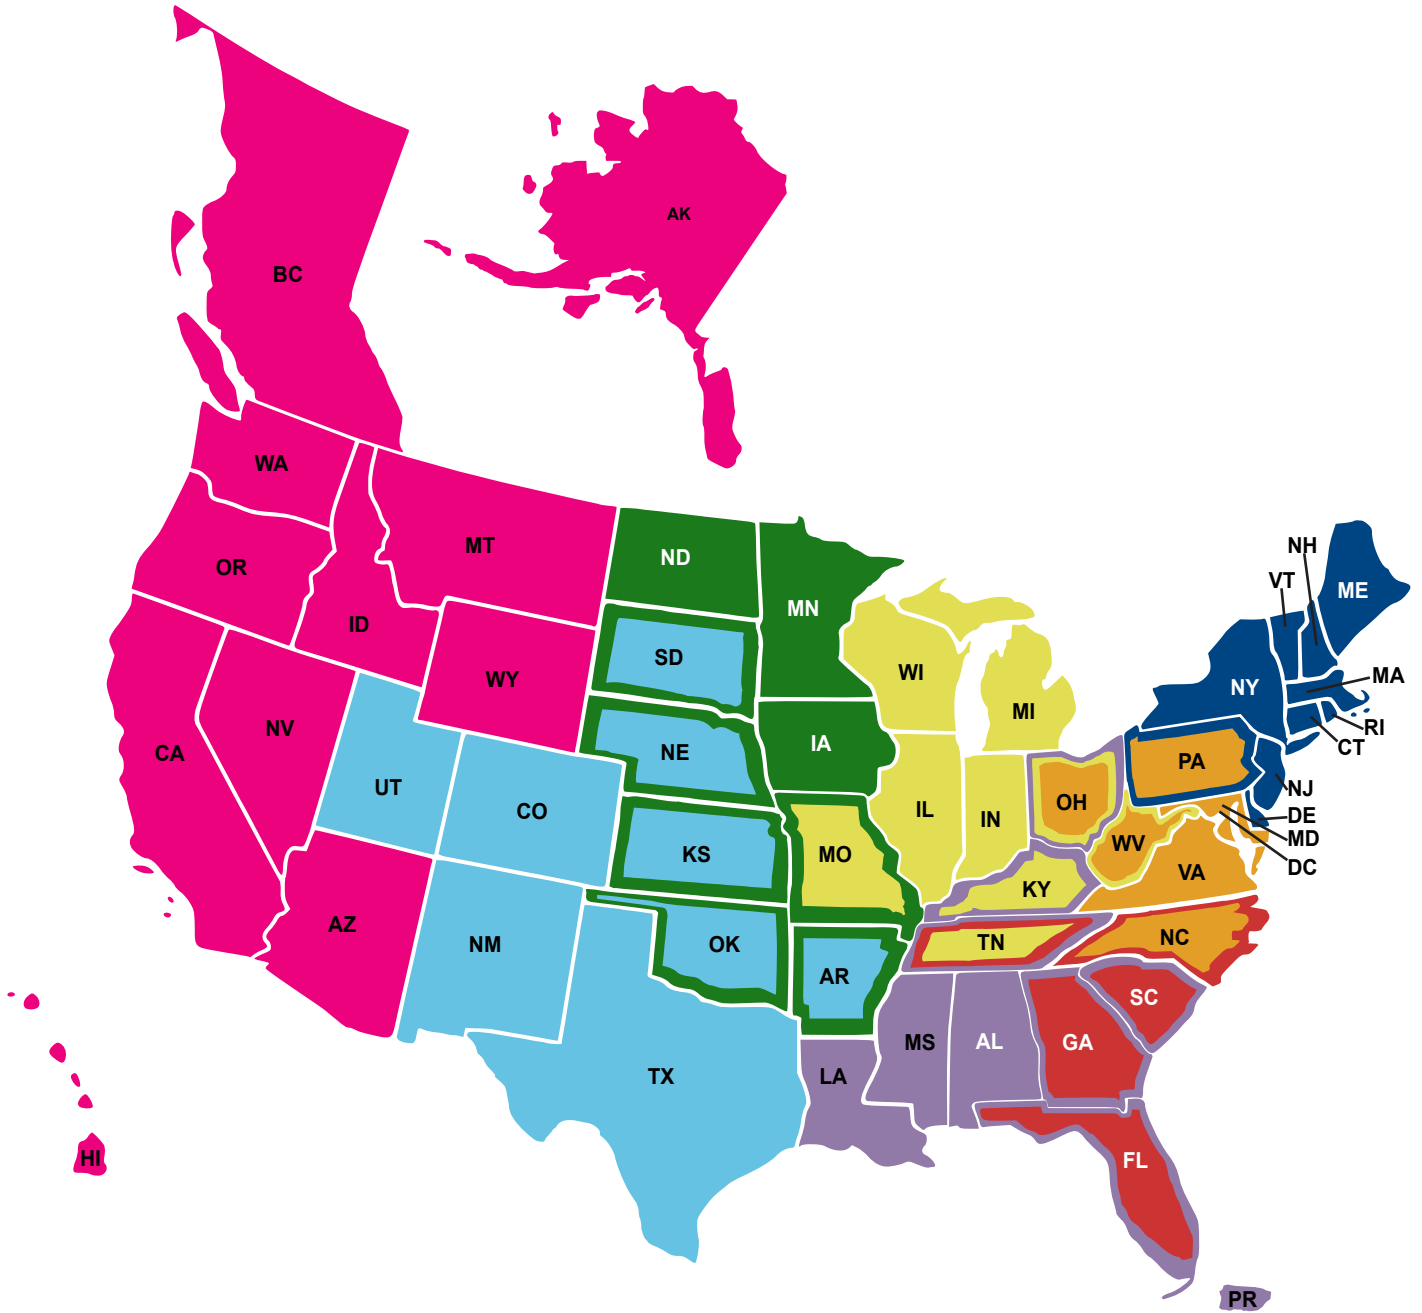

2017-18 Division II Regionalization Map

ATLANTIC - 44
 CIAA (12)
 MEC (12)
 PSAC (18)
 Independent (2)

CENTRAL - 42
 GAC (12)
 MIAA (14)
 NSIC (16)
 Independent (0)

EAST - 39
 CACC (14)
 ECC (10)
 NE-10 (15)
 Independent (0)

MIDWEST - 39
 GLIAC (10)
 GLVC (15)
 G-MAC (13)
 Independent (1)

SOUTH - 40
 GSC (13)
 SIAC (13)
 SSC (11)
 Independent (3)

SOUTH CENTRAL - 34
 HC (9)
 LSC (11)
 RMAC (14)
 Independent (0)

SOUTHEAST - 34
 CC (11)
 PBC (12)
 SAC (11)
 Independent (0)

WEST - 37
 CCAA (13)
 GNAC (11)
 PWC (13)
 Independent (0)

Note: The Championships Committee, in consultation with the Management Council and Presidents Council, may amend the regionalization model due to approved changes in the membership (for example, the addition of new schools or conferences, realignment of current conferences).
 Revised 11/27/2017